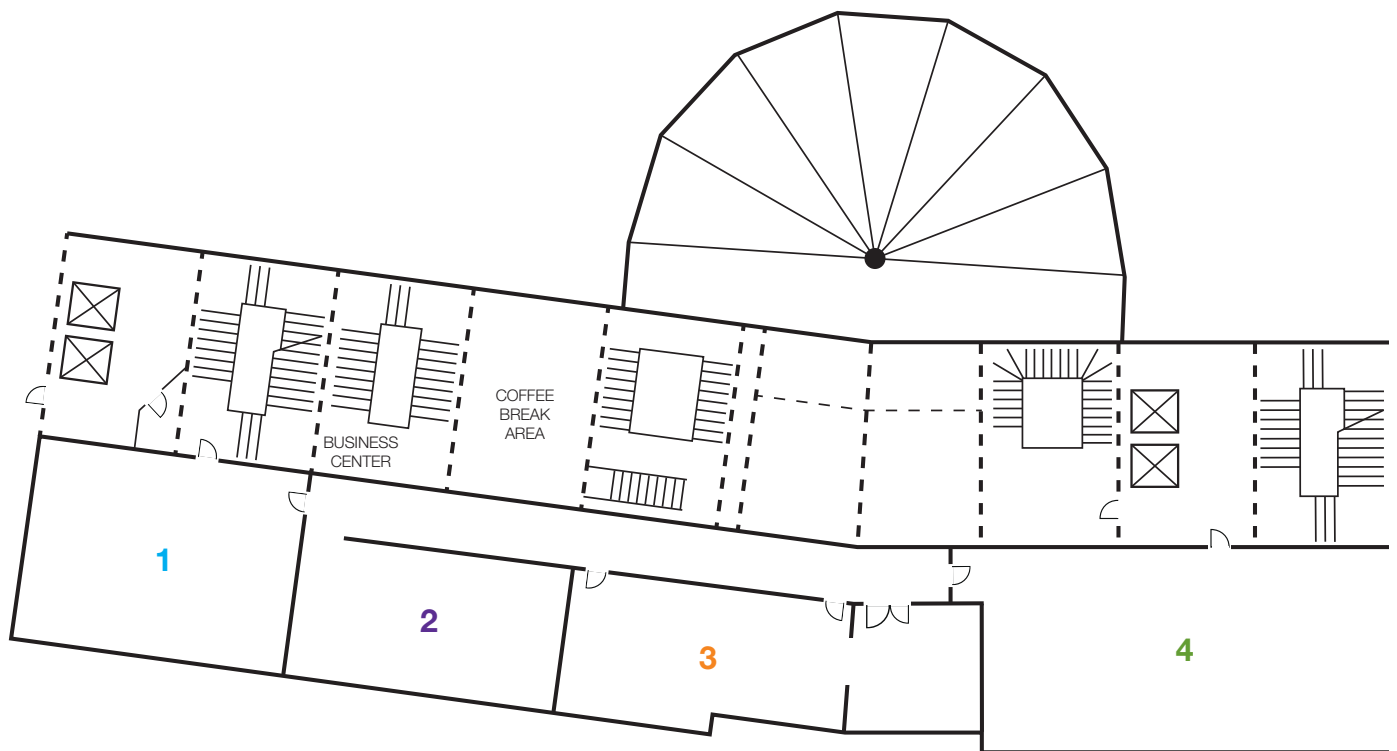

*restaurants and bars are located in the adjacent Radisson Blu Hotel, Bucharest and can be easily accessed by the Park Inn guests

Location

- › City centre location
- › 20 minutes drive from the Henri Coandă International Airport
- › Romanian Athenaeum Concert Hall - 150 m
- › Cismigiu Park - 100 m
- › National Museum of Art - Royal Palace - 150 m
- › Revolution Square - 250 m
- › Old City Centre/Old Town 1.5 km
- › Parliament Palace, formerly “The People’s House” - 3.5 km
- › Romanian Village Museum - 3.5 km

Meeting Rooms

Rooms/People	Size m ²	Length x Width in m	Heights in m	Theatre	Class-room	U-Shape	Hollow Square	Board-room	Round tables	Daylight	WiFi
1 Saturn	46,11	8,09 x 5,7	2,55	24	24	21	24	18	24	yes	yes
2 Neptun	32,37	8,3 x 3,9	2,55	18	18	-	-	18	18	yes	yes
3 Venus	34,16	8,76 x 3,9	2,55	18	18	-	-	18	18	yes	yes
4 Jupiter	71,82	12,6 x 5,7	2,55	42	42	34	38	30	40	yes	yes